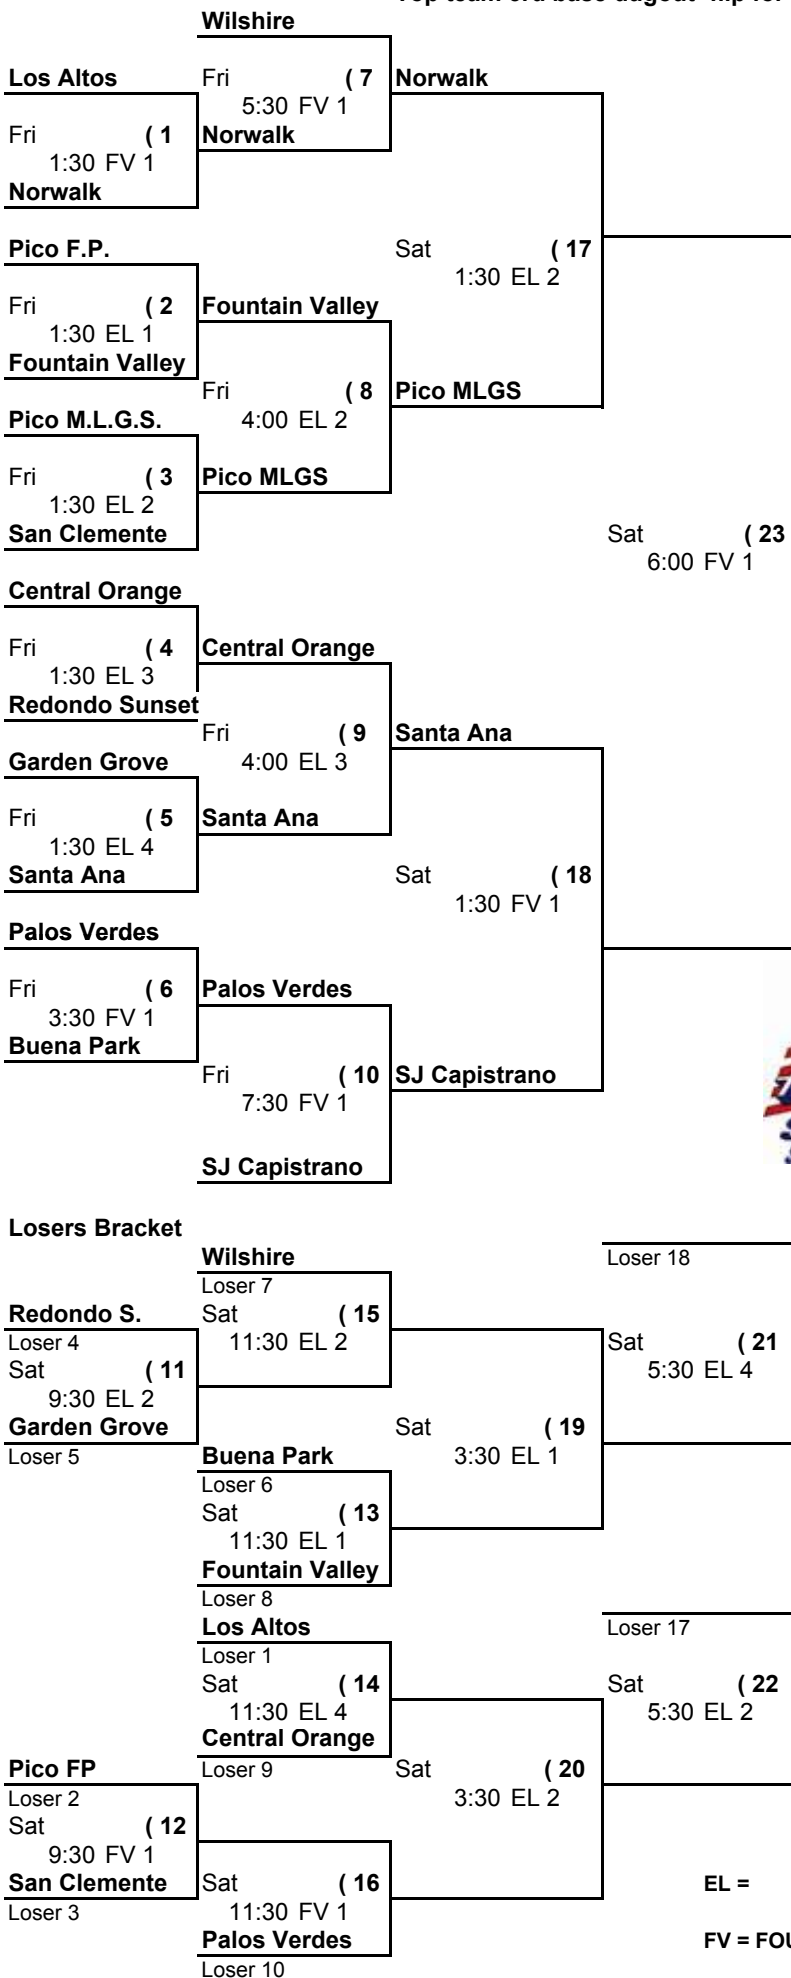

Top team 3rd base dugout- flip for home team.

EL = EL CAMINO PARK

FV = FOUNTAIN VALLEY RECREATION CENTER AND SPORTS PARK
 (aka Mile Square Park)